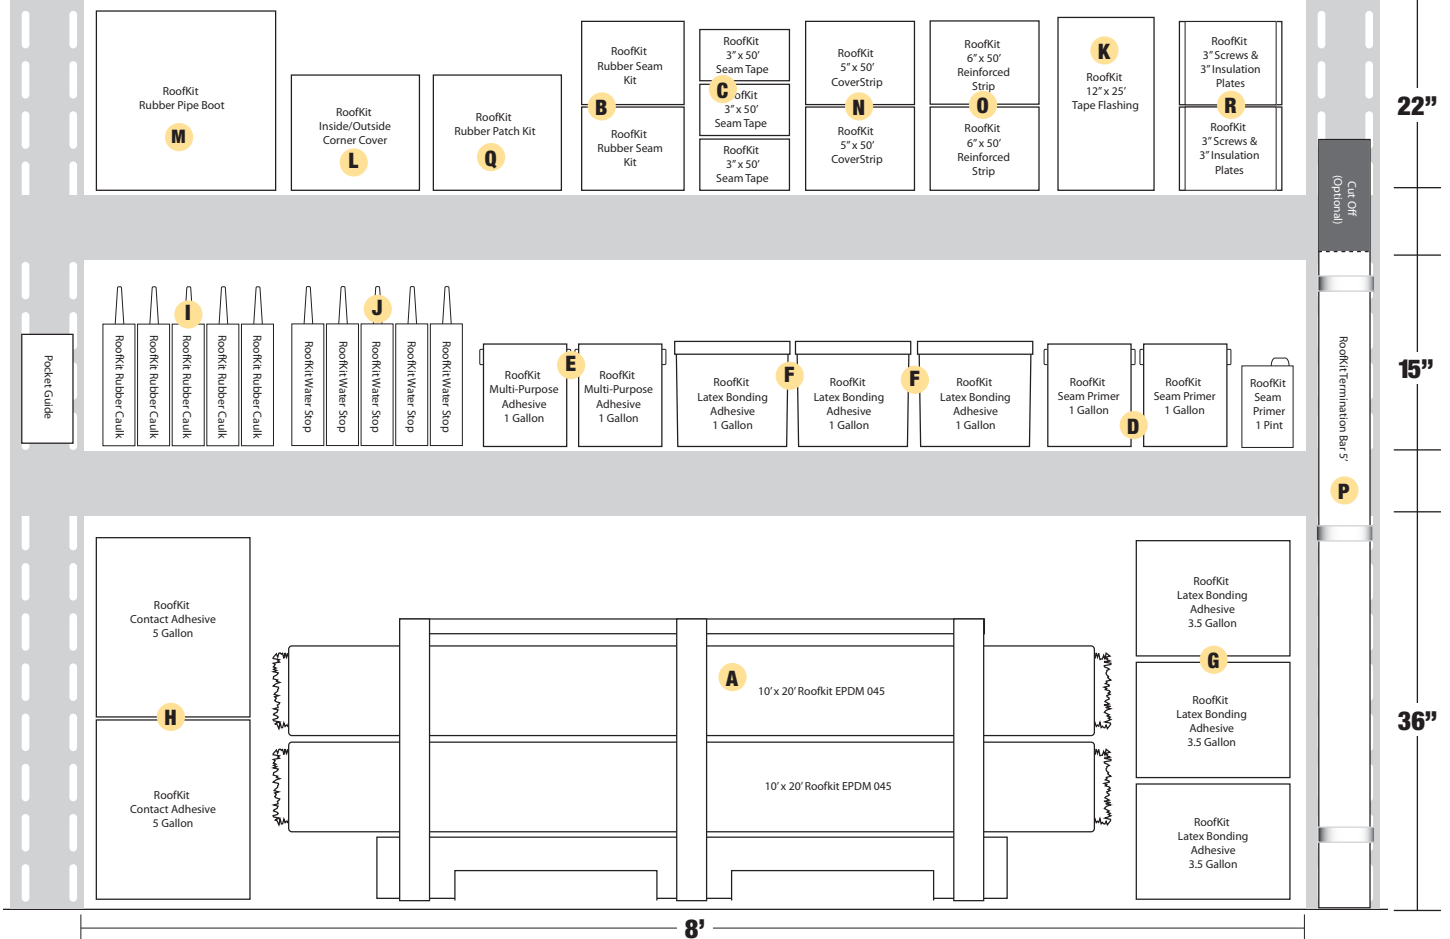

Ideal for Flat or Low Sloped Roofs

Visit us at www.RoofKitRoofing.com

Product Listing

ITEM NUMBER	PRODUCT DESCRIPTION	SIZE	U / M
A	EPDM MEMBRANE .45 MIL		
7-1501011-1	ROOF KIT EPDM BLACK MEMBRANE 45 mil	10' x 20'	EACH
7-1501012-1	ROOF KIT EPDM BLACK MEMBRANE 45 mil	15' x 25'	EACH
151003	ROOF KIT EPDM BLACK MEMBRANE 45 mil	7' x 50'	EACH
151004	ROOF KIT EPDM BLACK MEMBRANE 45 mil	7' x 100'	EACH
151005	ROOF KIT EPDM BLACK MEMBRANE 45 mil	10' x 50'	EACH
151006	ROOF KIT EPDM BLACK MEMBRANE 45 mil	10' x 100'	EACH
151013	ROOF KIT EPDM BLACK MEMBRANE 45 mil	15' x 100'	EACH
151009	ROOF KIT EPDM BLACK MEMBRANE 45 mil	20' x 50'	EACH
151010	ROOF KIT EPDM BLACK MEMBRANE 45 mil	20' x 100'	EACH
	EPDM MEMBRANE .60 MIL		
151053	ROOF KIT EPDM BLACK MEMBRANE 60 mil	7' x 50'	EACH
151054	ROOF KIT EPDM BLACK MEMBRANE 60 mil	7' x 100'	EACH
151055	ROOF KIT EPDM BLACK MEMBRANE 60 mil	10' x 50'	EACH
151056	ROOF KIT EPDM BLACK MEMBRANE 60 mil	10' x 100'	EACH
151059	ROOF KIT EPDM BLACK MEMBRANE 60 mil	20' x 50'	EACH
151060	ROOF KIT EPDM BLACK MEMBRANE 60 mil	20' x 100'	EACH
	SEAM PRODUCTS		
B	7-1509121-1	ROOF KIT SEAM KIT	EACH
C	7-1502501-1	ROOF KIT SEAM TAPE	3" x 50' CS / 1
D	7-1507711-1	ROOF KIT SEAM PRIMER	1 GALLON CS / 4